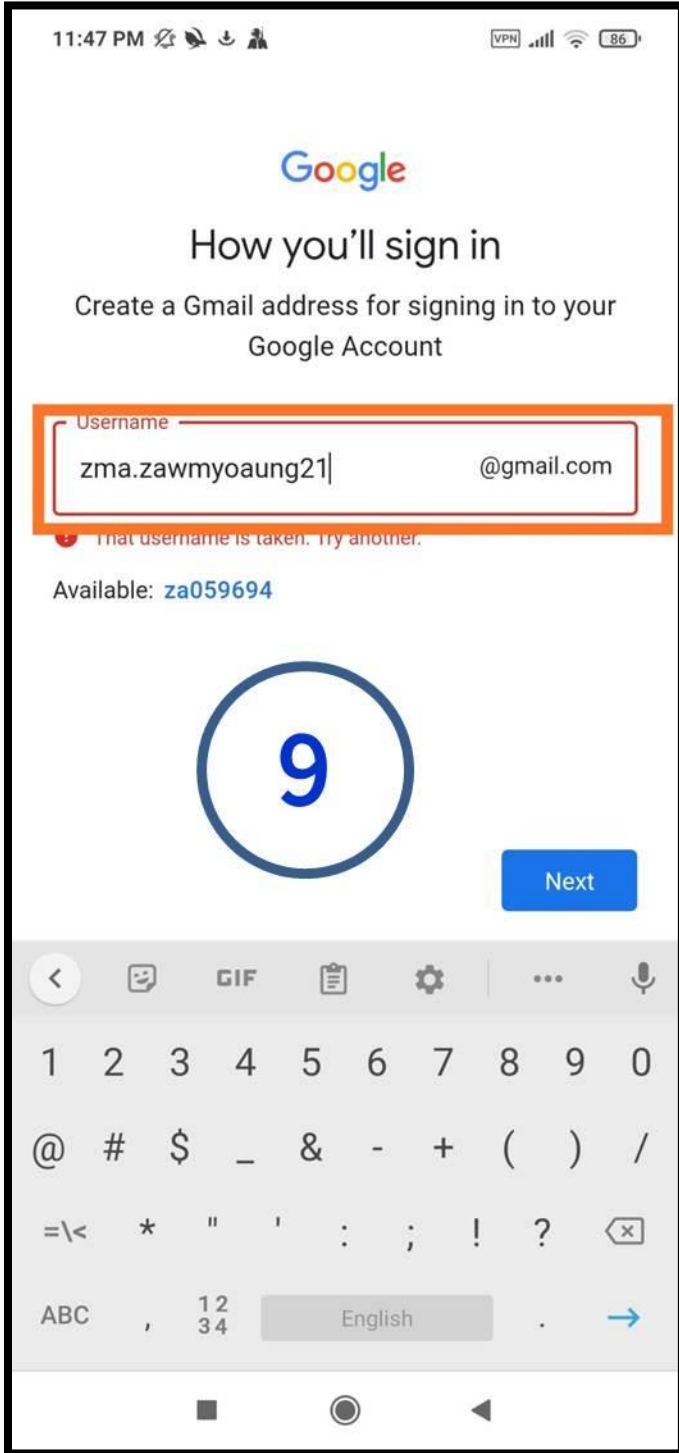

11:46 PM VPN 86

Google

Basic information

Enter your birthday and gender

Month	Day	Year
February	19	1997

Gender

Male

8

Next

11:47 PM     VPN   86

Create a strong password

Create a strong password with a mix of letters, numbers and symbols

Show password